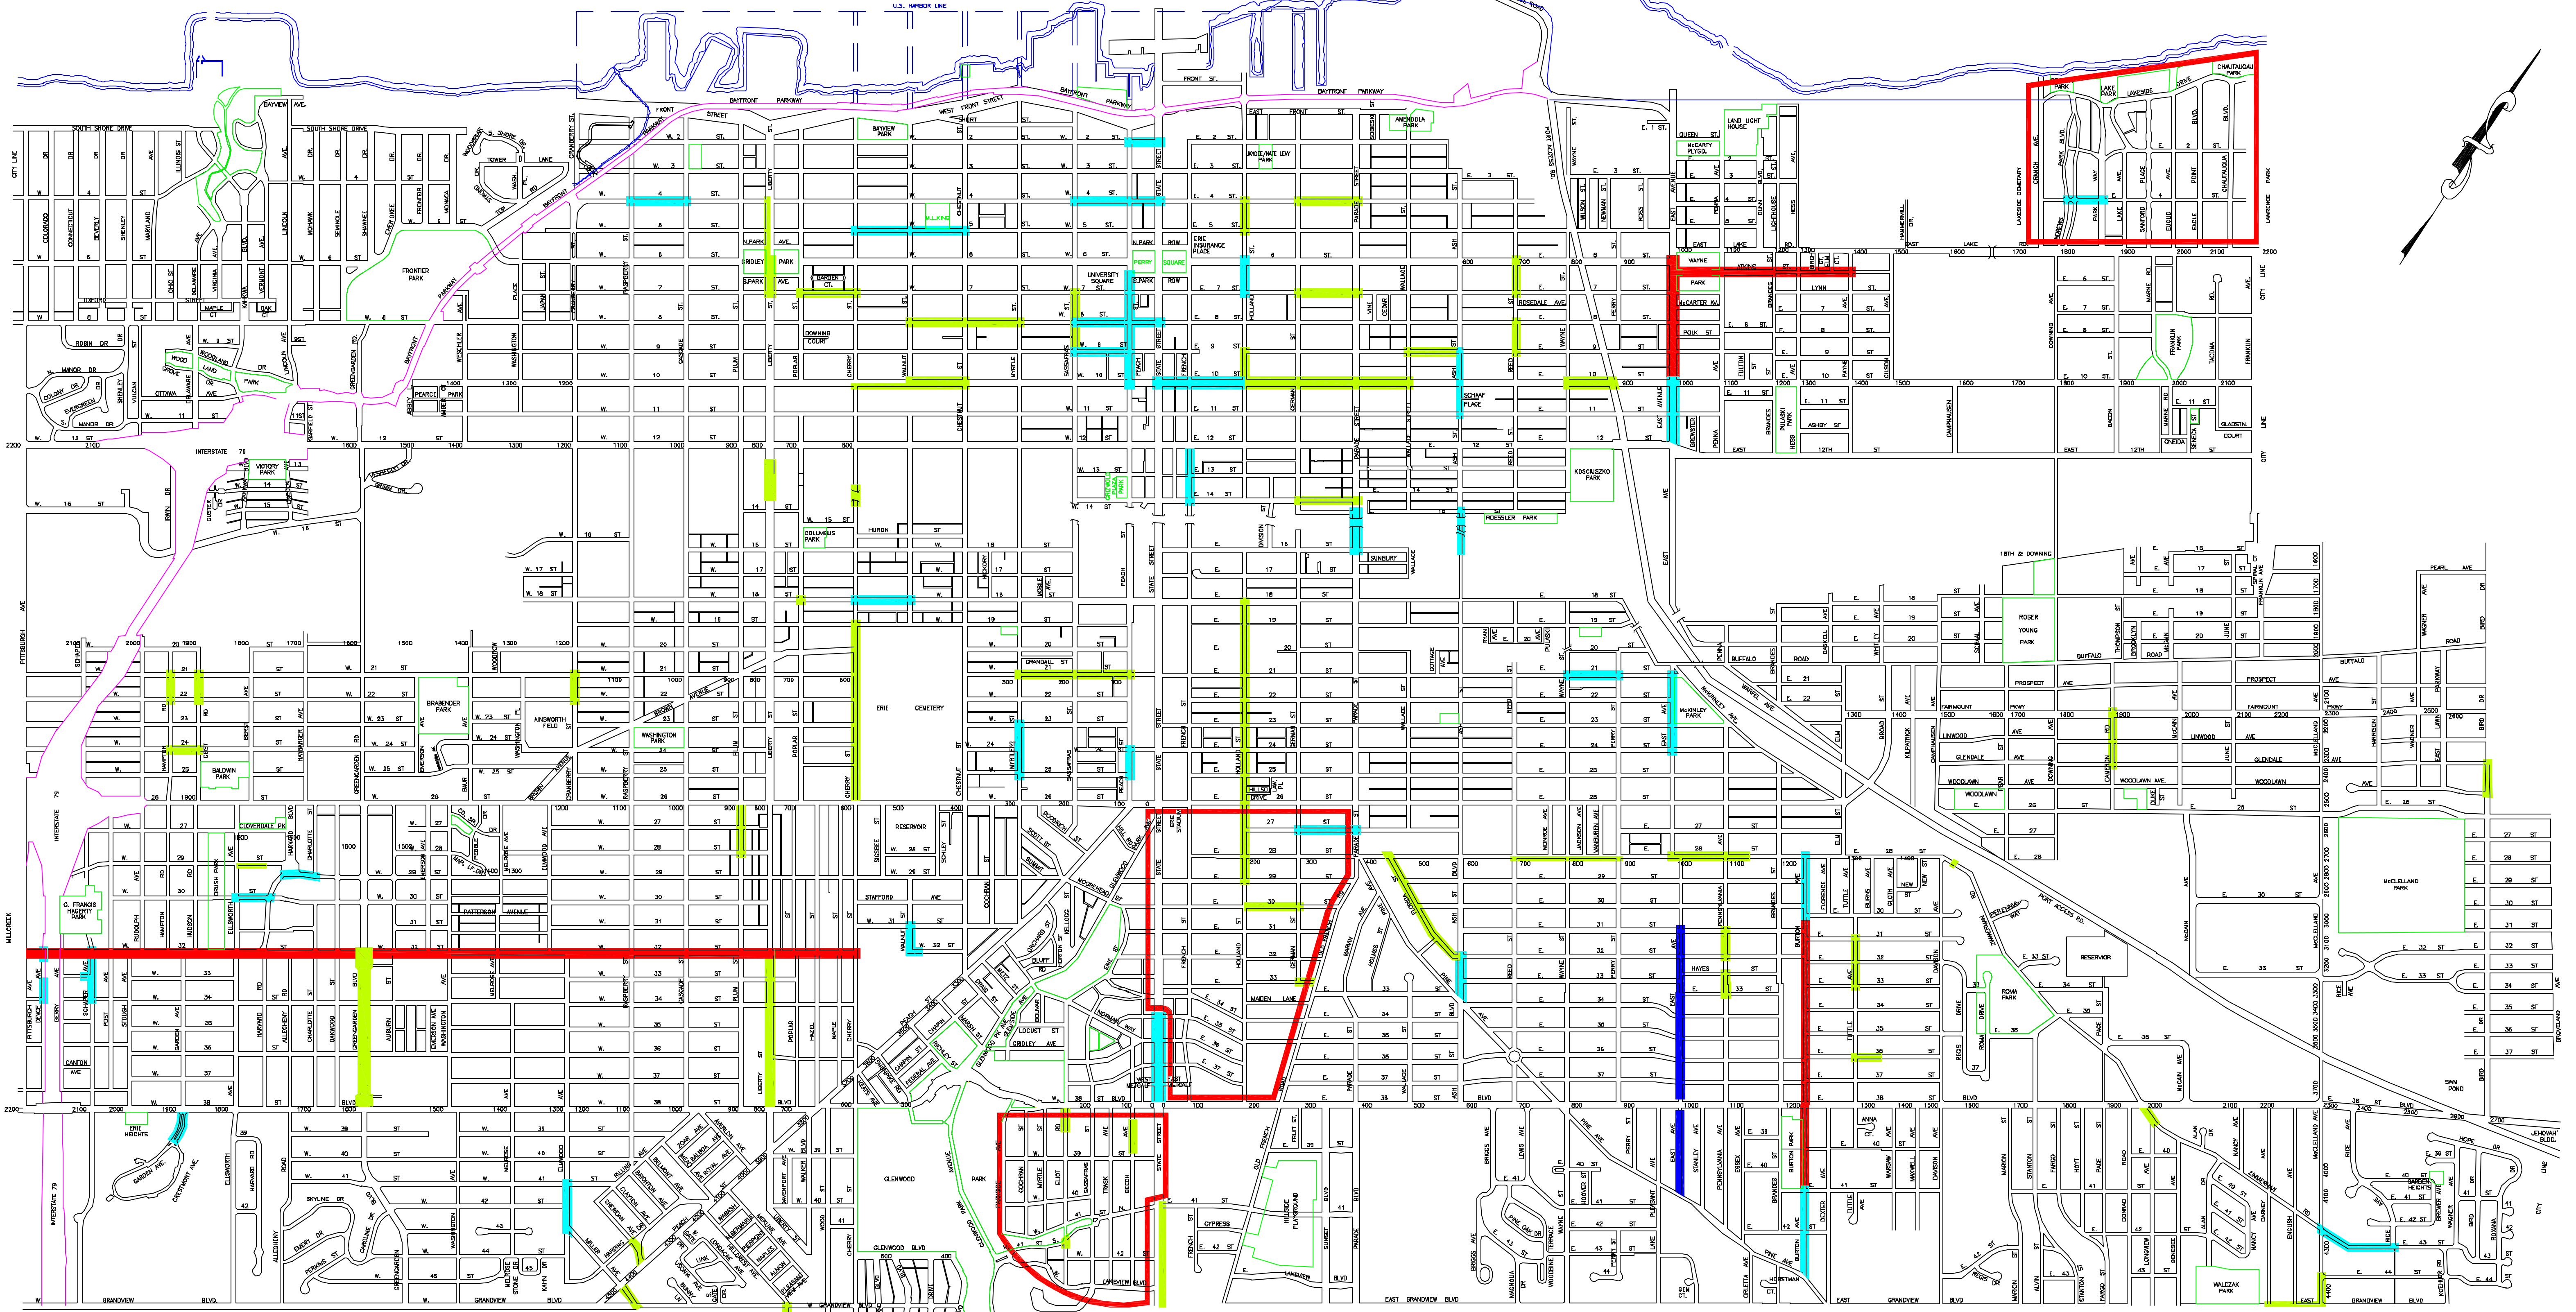

CITY OF ERIE PAVING MAP 2008

PRESQUE ISLE BAY

LAKE ERIE

- MILL AND ASPHALT RESURFACE
- MICROSURFACING
- MILL AND PATCH PAVE
- CRACK FILL

ARBY DR	810 DR	DARIN ST	DAKESHOPE AVE	EMERY DR	GENY AVE	HAYES AVE	JAMES ST	LODGE ST	MELVIN AVE	OTTAWA AVE	PLUM ST	SANFORD PL	STATE ST	WADSWORTH AVE
ALBANY RD	820 DR	DENNETT ST	DEWEY AVE	ENGLISH AVE	GLAZIER ST	JACKSON AVE	JANON ST	LAUREL ST	MILL ST	OSWEGO ST	STONE DR	SCHUBERT ST	STONE DR	WALKER BLVD
ALBANY RD	830 DR	DEWEY AVE	DEWEY AVE	EVANS AVE	GLAZIER ST	JACKSON AVE	JANON ST	LAUREL ST	MILL ST	OSWEGO ST	STONE DR	SCHUBERT ST	STONE DR	WALKER BLVD
ALBANY RD	840 DR	DEWEY AVE	DEWEY AVE	EVANS AVE	GLAZIER ST	JACKSON AVE	JANON ST	LAUREL ST	MILL ST	OSWEGO ST	STONE DR	SCHUBERT ST	STONE DR	WALKER BLVD
ALBANY RD	850 DR	DEWEY AVE	DEWEY AVE	EVANS AVE	GLAZIER ST	JACKSON AVE	JANON ST	LAUREL ST	MILL ST	OSWEGO ST	STONE DR	SCHUBERT ST	STONE DR	WALKER BLVD
ALBANY RD	860 DR	DEWEY AVE	DEWEY AVE	EVANS AVE	GLAZIER ST	JACKSON AVE	JANON ST	LAUREL ST	MILL ST	OSWEGO ST	STONE DR	SCHUBERT ST	STONE DR	WALKER BLVD
ALBANY RD	870 DR	DEWEY AVE	DEWEY AVE	EVANS AVE	GLAZIER ST	JACKSON AVE	JANON ST	LAUREL ST	MILL ST	OSWEGO ST	STONE DR	SCHUBERT ST	STONE DR	WALKER BLVD
ALBANY RD	880 DR	DEWEY AVE	DEWEY AVE	EVANS AVE	GLAZIER ST	JACKSON AVE	JANON ST	LAUREL ST	MILL ST	OSWEGO ST	STONE DR	SCHUBERT ST	STONE DR	WALKER BLVD
ALBANY RD	890 DR	DEWEY AVE	DEWEY AVE	EVANS AVE	GLAZIER ST	JACKSON AVE	JANON ST	LAUREL ST	MILL ST	OSWEGO ST	STONE DR	SCHUBERT ST	STONE DR	WALKER BLVD
ALBANY RD	900 DR	DEWEY AVE	DEWEY AVE	EVANS AVE	GLAZIER ST	JACKSON AVE	JANON ST	LAUREL ST	MILL ST	OSWEGO ST	STONE DR	SCHUBERT ST	STONE DR	WALKER BLVD
ALBANY RD	910 DR	DEWEY AVE	DEWEY AVE	EVANS AVE	GLAZIER ST	JACKSON AVE	JANON ST	LAUREL ST	MILL ST	OSWEGO ST	STONE DR	SCHUBERT ST	STONE DR	WALKER BLVD
ALBANY RD	920 DR	DEWEY AVE	DEWEY AVE	EVANS AVE	GLAZIER ST	JACKSON AVE	JANON ST	LAUREL ST	MILL ST	OSWEGO ST	STONE DR	SCHUBERT ST	STONE DR	WALKER BLVD
ALBANY RD	930 DR	DEWEY AVE	DEWEY AVE	EVANS AVE	GLAZIER ST	JACKSON AVE	JANON ST	LAUREL ST	MILL ST	OSWEGO ST	STONE DR	SCHUBERT ST	STONE DR	WALKER BLVD
ALBANY RD	940 DR	DEWEY AVE	DEWEY AVE	EVANS AVE	GLAZIER ST	JACKSON AVE	JANON ST	LAUREL ST	MILL ST	OSWEGO ST	STONE DR	SCHUBERT ST	STONE DR	WALKER BLVD
ALBANY RD	950 DR	DEWEY AVE	DEWEY AVE	EVANS AVE	GLAZIER ST	JACKSON AVE	JANON ST	LAUREL ST	MILL ST	OSWEGO ST	STONE DR	SCHUBERT ST	STONE DR	WALKER BLVD
ALBANY RD	960 DR	DEWEY AVE	DEWEY AVE	EVANS AVE	GLAZIER ST	JACKSON AVE	JANON ST	LAUREL ST	MILL ST	OSWEGO ST	STONE DR	SCHUBERT ST	STONE DR	WALKER BLVD
ALBANY RD	970 DR	DEWEY AVE	DEWEY AVE	EVANS AVE	GLAZIER ST	JACKSON AVE	JANON ST	LAUREL ST	MILL ST	OSWEGO ST	STONE DR	SCHUBERT ST	STONE DR	WALKER BLVD
ALBANY RD	980 DR	DEWEY AVE	DEWEY AVE	EVANS AVE	GLAZIER ST	JACKSON AVE	JANON ST	LAUREL ST	MILL ST	OSWEGO ST	STONE DR	SCHUBERT ST	STONE DR	WALKER BLVD
ALBANY RD	990 DR	DEWEY AVE	DEWEY AVE	EVANS AVE	GLAZIER ST	JACKSON AVE	JANON ST	LAUREL ST	MILL ST	OSWEGO ST	STONE DR	SCHUBERT ST	STONE DR	WALKER BLVD
ALBANY RD	1000 DR	DEWEY AVE	DEWEY AVE	EVANS AVE	GLAZIER ST	JACKSON AVE	JANON ST	LAUREL ST	MILL ST	OSWEGO ST	STONE DR	SCHUBERT ST	STONE DR	WALKER BLVD